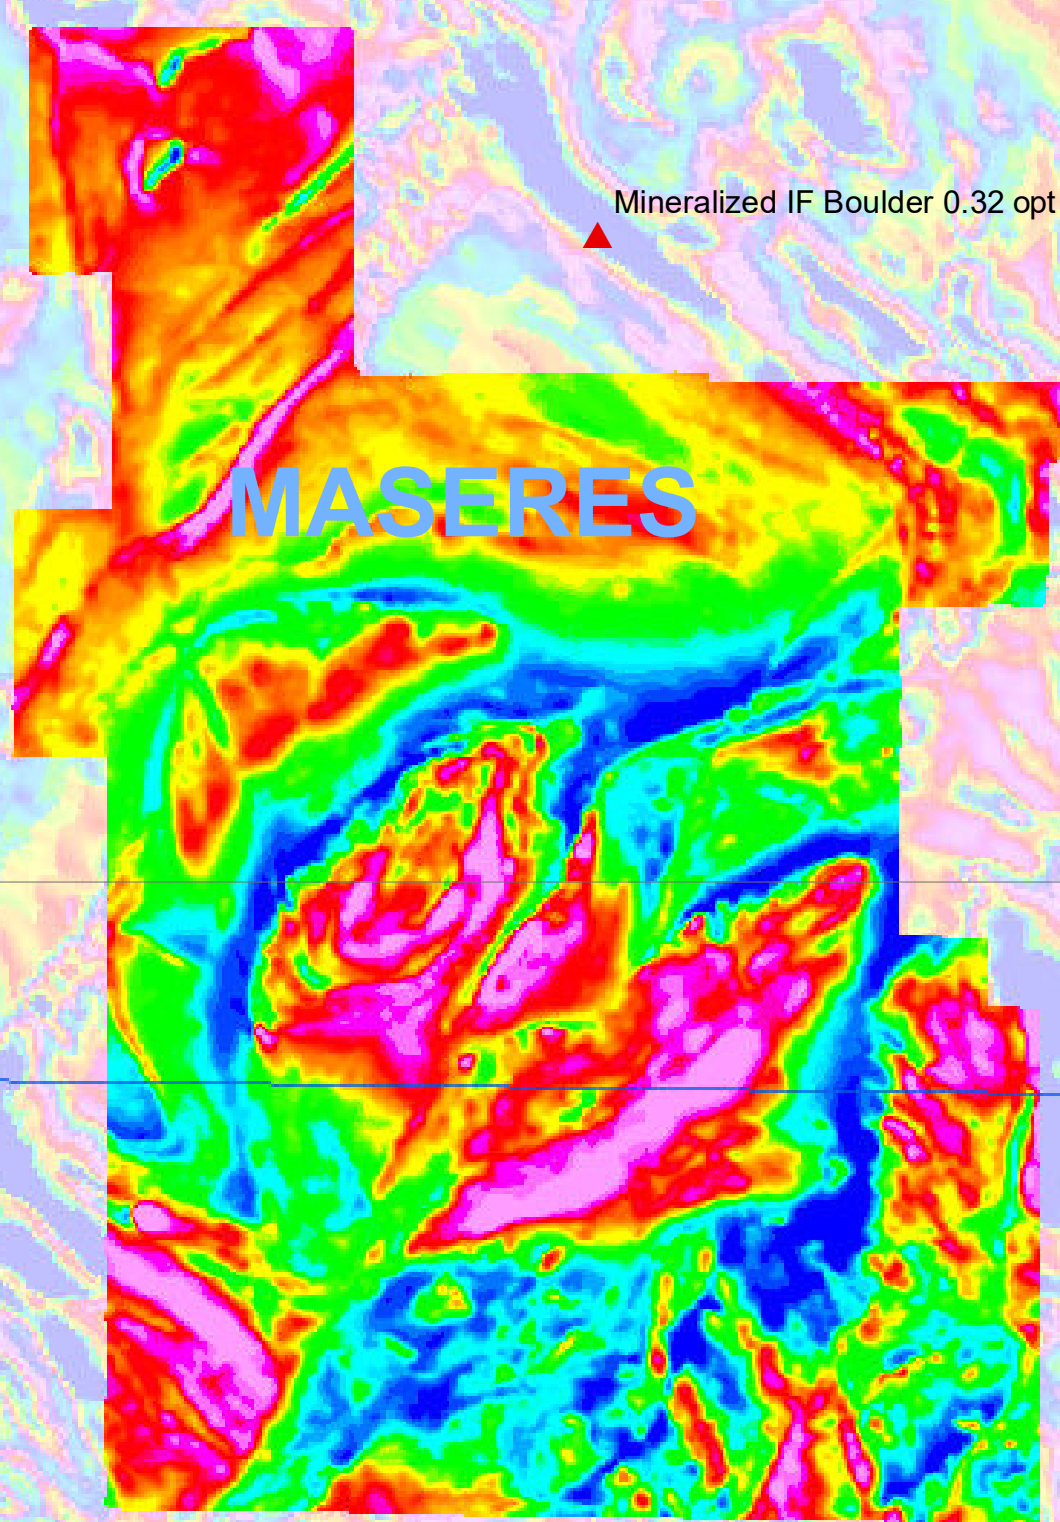

420,000

440,000

460,000

N

Windfall

URBAN

Quesnel Showing

Gladiator

Barry

Black Dog

SOUART

BARRY

5,420,000

5,420,000

MASERES

Mineralized IF Boulder 0.32 opt Au, 1.8 % Cu

**Melkior Resources**  
[www.melkior.com](http://www.melkior.com) TSX-V: MKR

**MASERES PROJECT  
 URBAN-BARRY GOLD CAMP**

Maseres Magnetic Survey  
 overlain on  
 Regional Magnetics

UTM NAD83 Zone 18

420,000