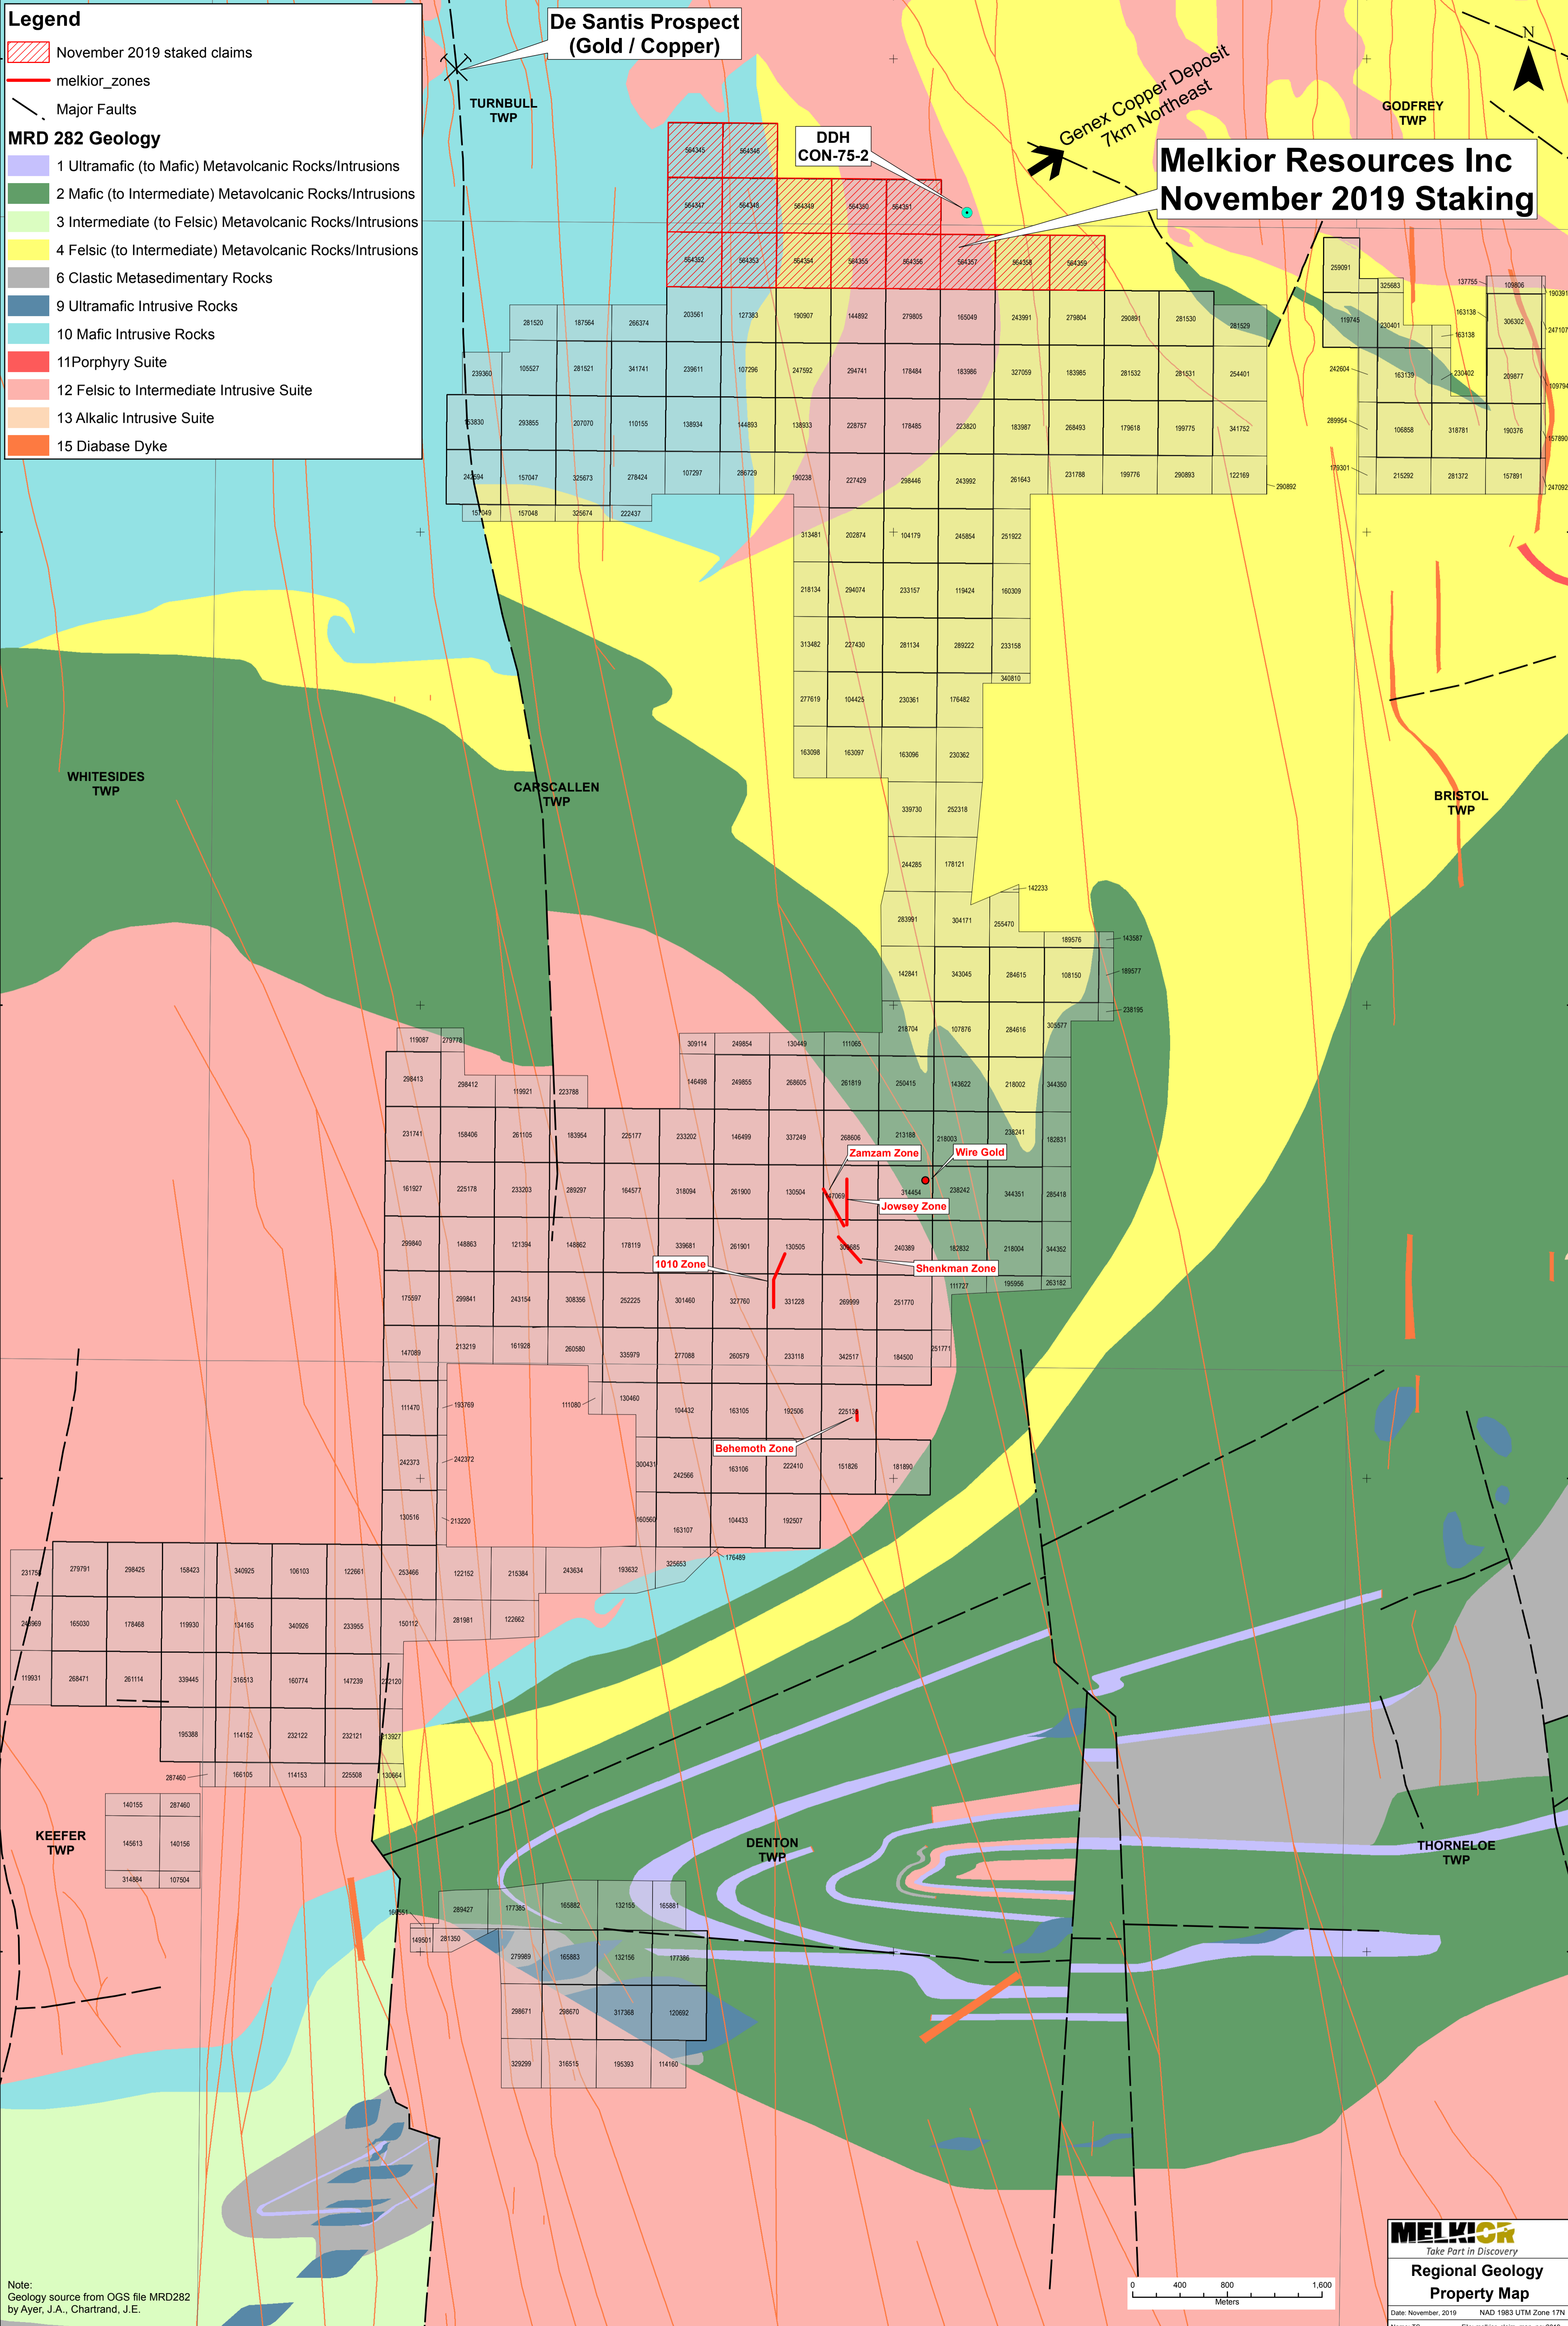

Legend

- November 2019 staked claims
- melkior_zones
- Major Faults

MRD 282 Geology

- 1 Ultramafic (to Mafic) Metavolcanic Rocks/Intrusions
- 2 Mafic (to Intermediate) Metavolcanic Rocks/Intrusions
- 3 Intermediate (to Felsic) Metavolcanic Rocks/Intrusions
- 4 Felsic (to Intermediate) Metavolcanic Rocks/Intrusions
- 6 Clastic Metasedimentary Rocks
- 9 Ultramafic Intrusive Rocks
- 10 Mafic Intrusive Rocks
- 11 Porphyry Suite
- 12 Felsic to Intermediate Intrusive Suite
- 13 Alkalic Intrusive Suite
- 15 Diabase Dyke

De Santis Prospect (Gold / Copper)

DDH CON-75-2

Genex Copper Deposit
7km Northeast

**Melkior Resources Inc
November 2019 Staking**

Note:
Geology source from OGS file MRD282
by Ayer, J.A., Chartrand, J.E.

MELKIOR
Take Part in Discovery

**Regional Geology
Property Map**

Date: November, 2019 NAD 1983 UTM Zone 17N
Name: TS File: melkior_claim_map_nov2019