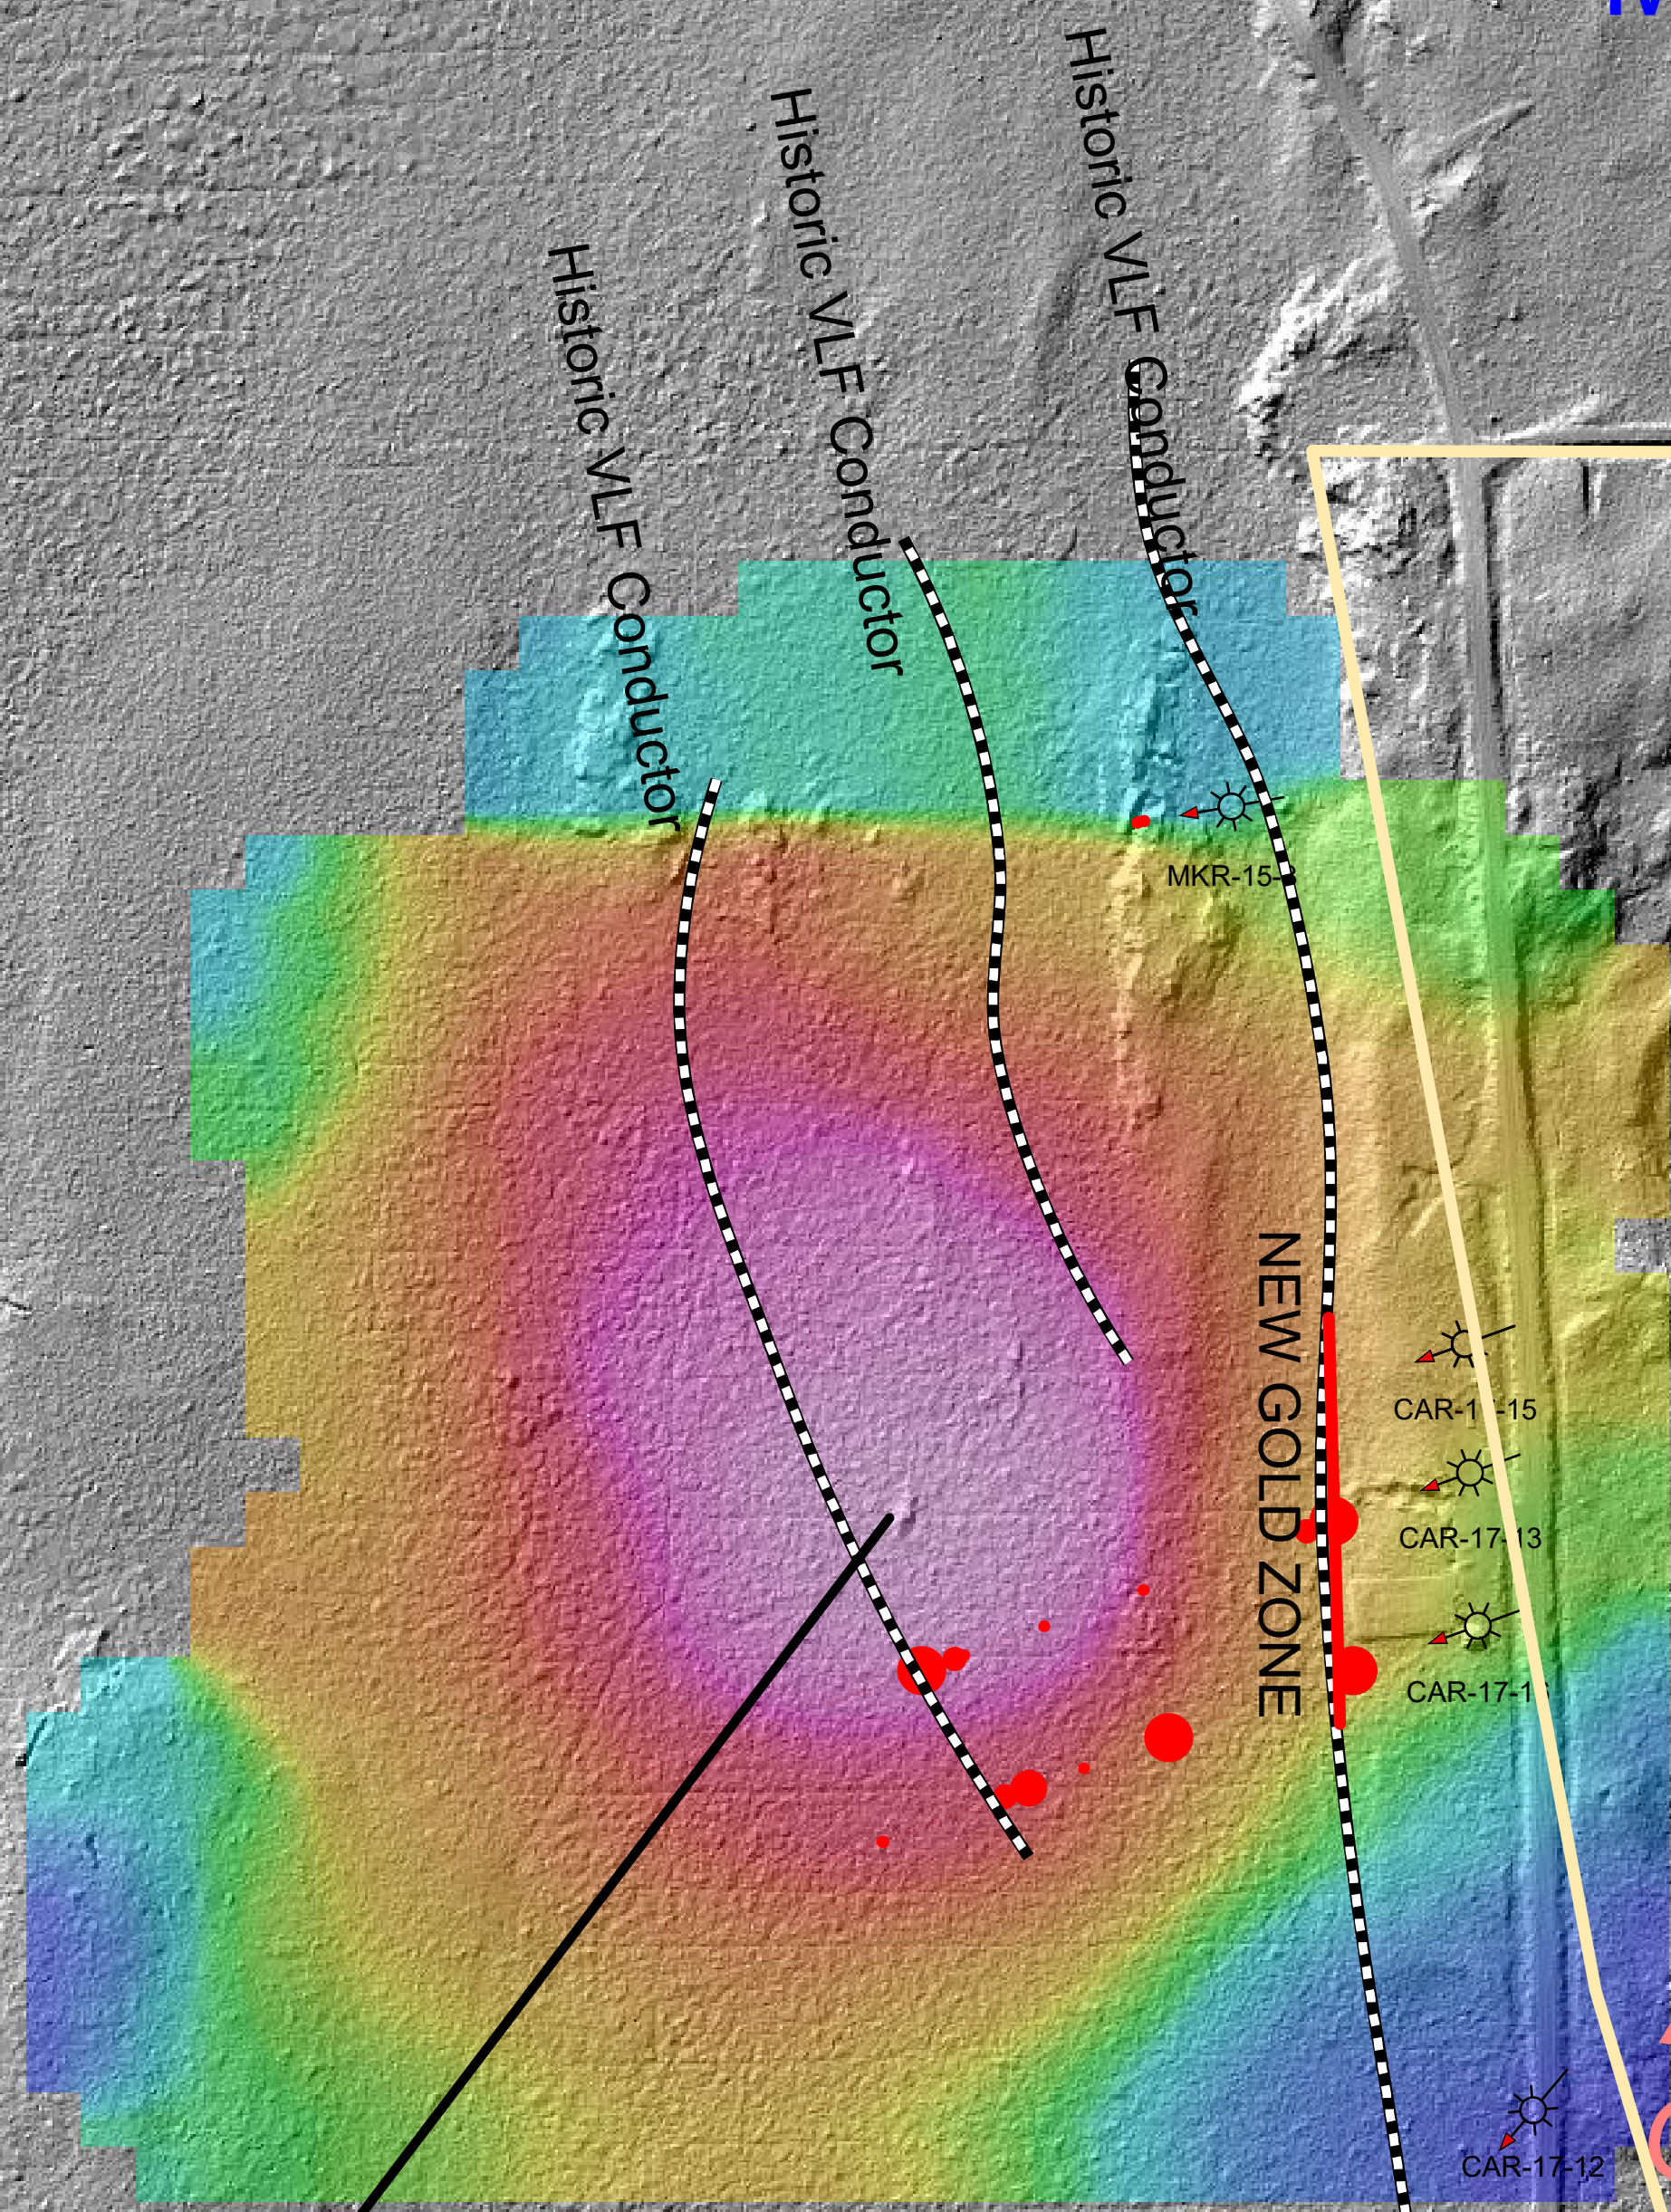

MELKIOR RESOURCES

BEHEMOTH ZONE CARSCALLEN PROJECT - TIMMINS GOLD CAMP

TSXV: MKR

MELKIOR RESOURCES

TAHOE CANADA

HISTORIC
AUMO - HAZELTON
GOLD VEIN SYSTEM

MISE A LA MASSE SURVEY
INPUT - WHALEBACK OUTCROP

HIGHWAY 101

fault- historic repon