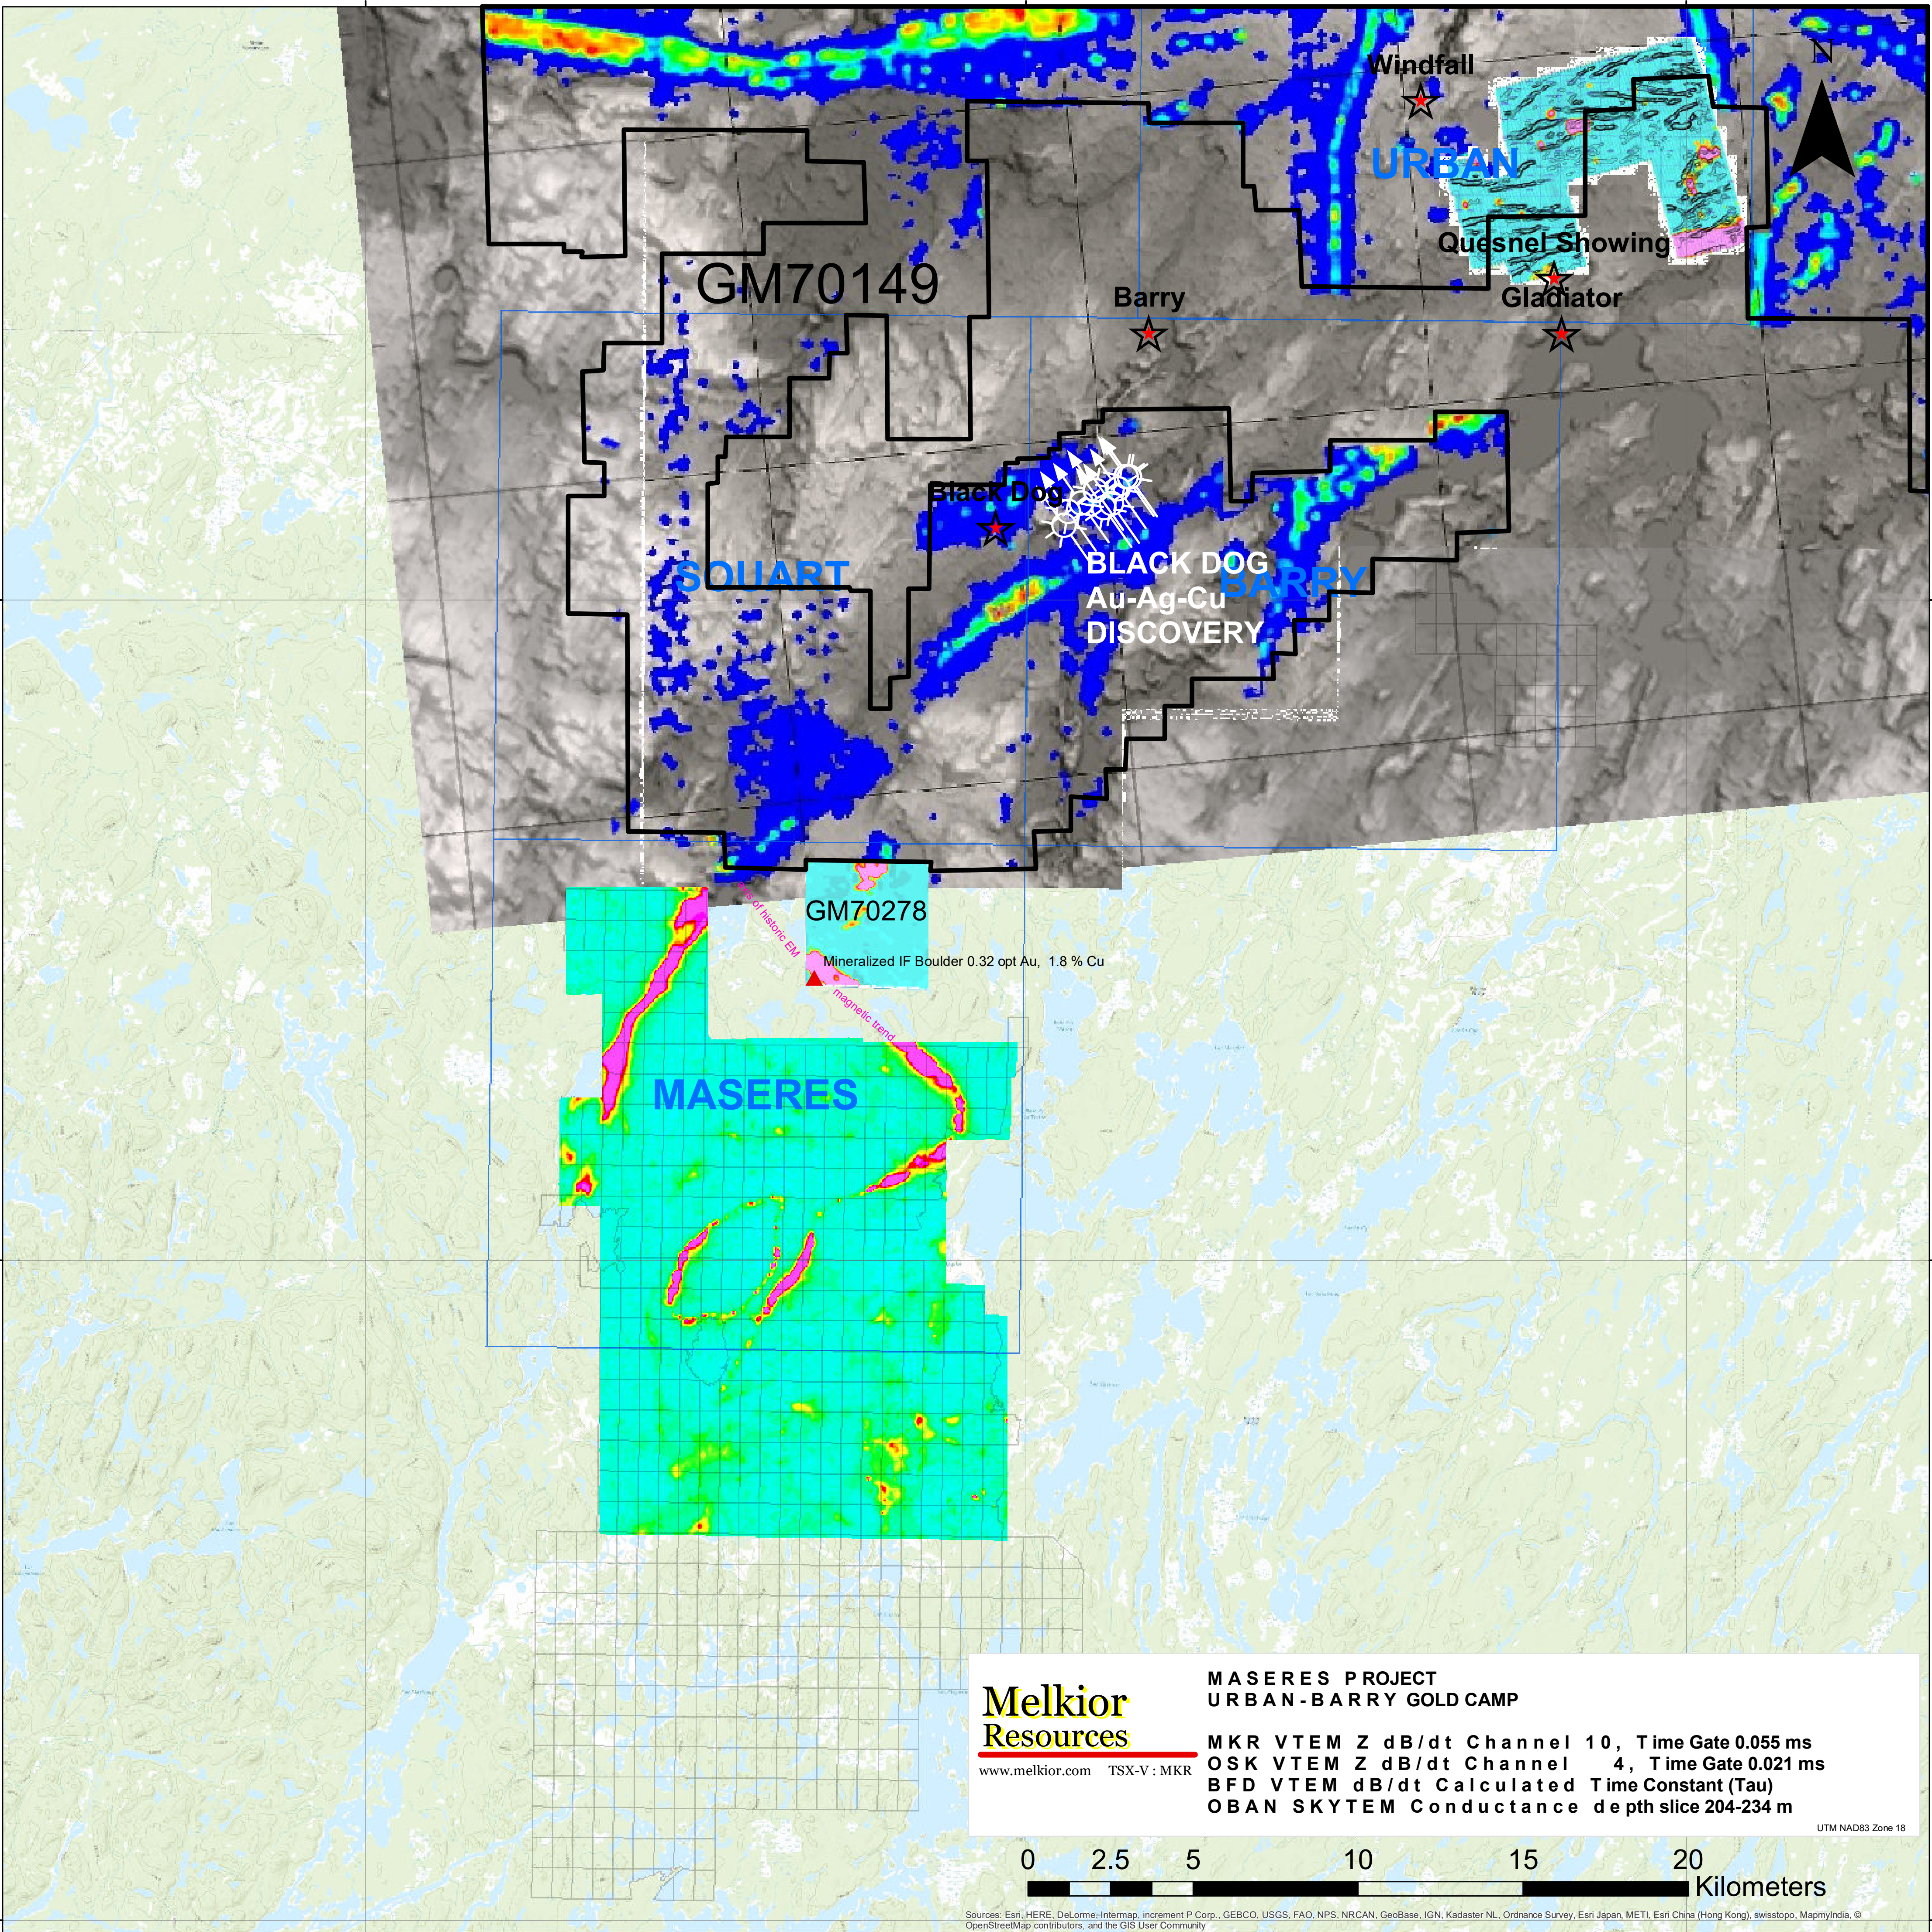

420,000

440,000

460,000

5,420,000

5,420,000

5,400,000

5,400,000

5,380,000

5,380,000

420,000

440,000

460,000

GM70149

Barry

Windfall

URBAN

Quesnel Showing

Gladiator

Black Dog

BLACK DOG  
Au-Ag-Cu  
DISCOVERY

SQUART

BARRY

GM70278

Mineralized IF Boulder 0.32 opt Au, 1.8 % Cu

MASERES

**Melkior**  
Resources

www.melkior.com TSX-V: MKR

MASERES PROJECT  
URBAN-BARRY GOLD CAMP

MKR VTEM Z dB/dt Channel 10, Time Gate 0.055 ms  
OSK VTEM Z dB/dt Channel 4, Time Gate 0.021 ms  
BFD VTEM dB/dt Calculated Time Constant (Tau)  
OBAN SKYTEM Conductance depth slice 204-234 m